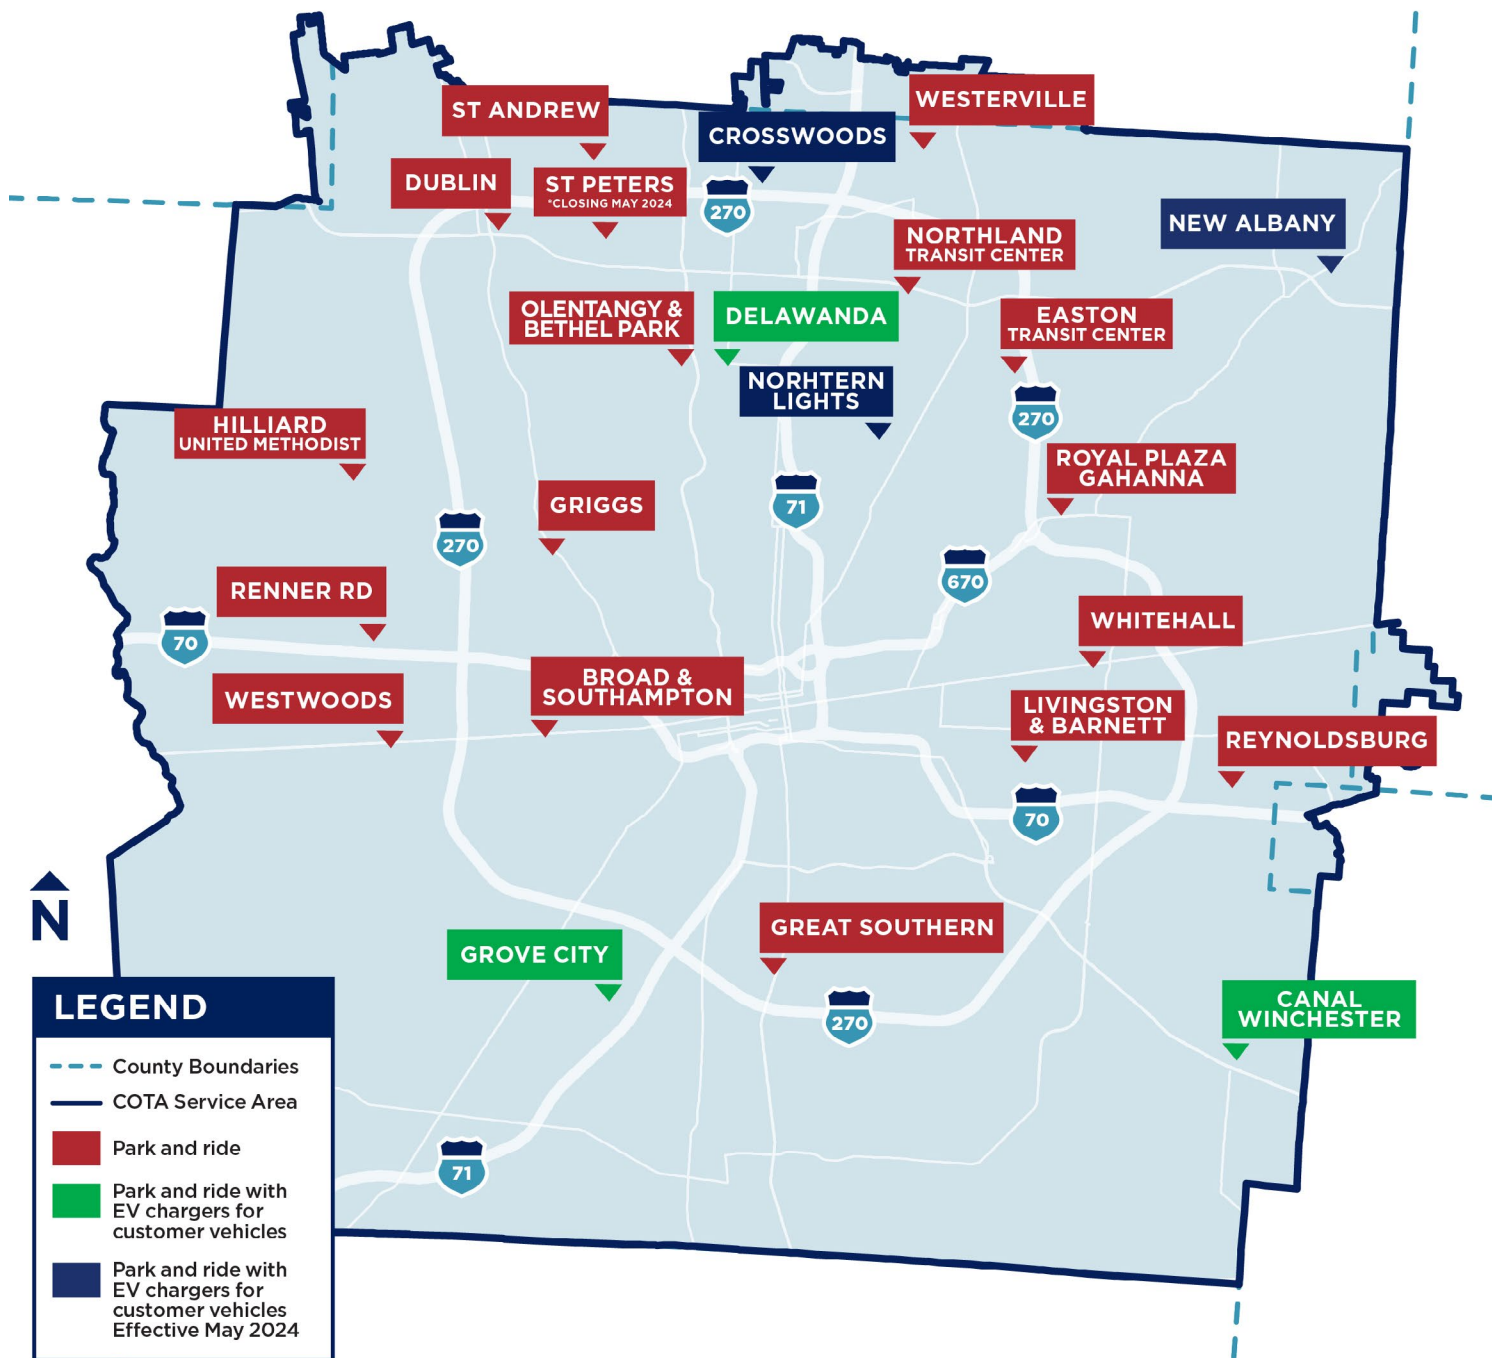

SAVE ON YOUR COMMUTE:

Park and Ride with COTA!

When it comes to savings and sustainability, taking public transportation for even part of your trip makes a difference. COTA's Park and Ride locations allow customers to park their vehicles and take advantage of COTA's fixed-route lines, saving drivers transportation costs and carbon emissions!

Park and Ride WHEN YOU GO DOWNTOWN

COTA has **24 Park and Ride locations** throughout Central Ohio so you can move to and from downtown no matter where you live.

NAME	LOCATION	LINES SERVED
Broad & Southampton	W Broad St & S Southampton Ave, Columbus	10
Canal Winchester	6600 Trillium Ave, Canal Winchester	25, 52
Crosswoods	7460 Huntington Park Dr, Columbus	41, 102
Delawanda	4939 N High St, Columbus	2, 33, 34, 102
Dublin	4450 Dale Dr, Dublin	73, Zoo Bus
Easton Transit Center	4260 Stelzer Rd, Columbus	7, 9, 23, 24, 25, 31, 32, 34, 35, 44, 45
Great Southern	3773 S High St, Columbus	8, COTA//Plus Grove City
Griggs	2933 Riverside Dr, Columbus	73, Zoo Bus
Grove City	2321 Old Stringtown Rd, Grove City	3, 61, COTA//Plus Grove City
Hilliard United Methodist Church	5445 Scioto-Darby Rd, Hilliard	21, 32 (71 will return in May 2024)
Livingston & Barnett	3380 E Livingston Ave, Columbus	1, 23
New Albany	5202 Forest Dr, New Albany	35, 45, SmartRide New Albany
Northern Lights	3573 Cleveland Ave, Columbus	CMAX
Northland Transit Center	5495 Cleveland Ave, Columbus	35, 43, CMAX
Olentangy & Bethel Park	4957 Olentangy River Rd, Columbus	74
Renner Rd	5608 Renner Rd, Columbus	5, 71
Reynoldsburg	2100 Birchview Dr, Reynoldsburg	1, 51
Royal Plaza Gahanna	376-452 Agler Rd, Gahanna	46
St Andrew	1985 Swansford Dr, Dublin	74
St Peters	6899 Smoky Row Rd, Columbus	74
Westerville	312 W Main St, Westerville	43, COTA//Plus Westerville
Westwoods	55 Westwoods Blvd, Galloway	9, 10, 21
Whitehall	E Broad St & Schofield Dr, Whitehall	10