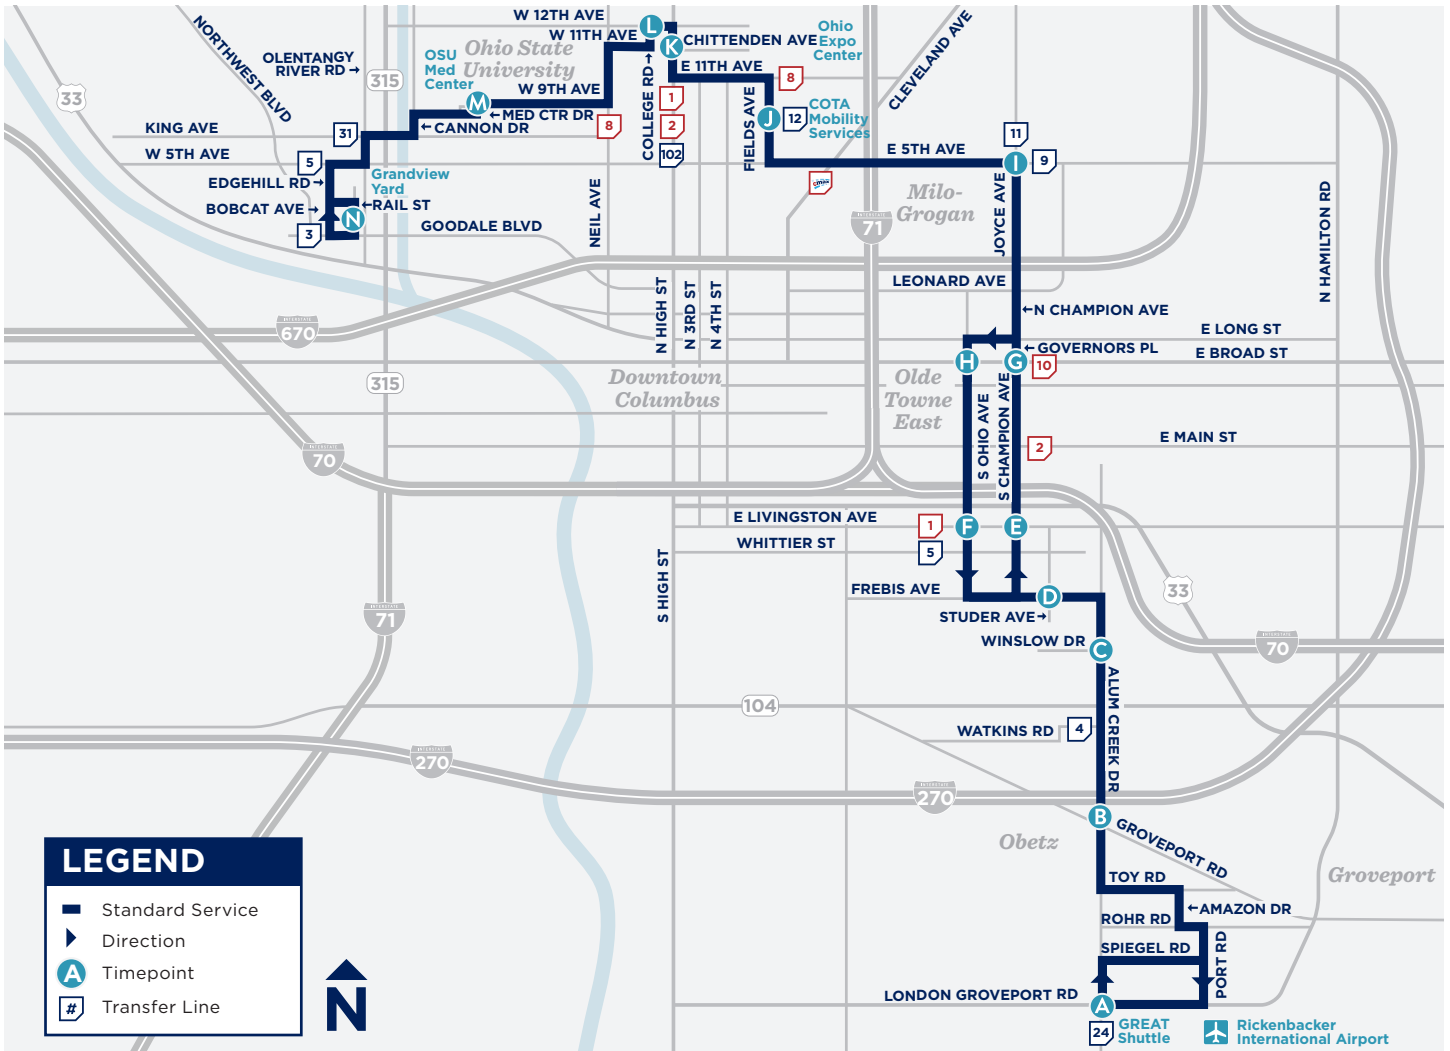

USING YOUR SCHEDULE

► **NORTH**

← Direction of the line

← Stop intersection or landmark

← Timepoint / Transfer Zone

← Departure time
PM times shown in **BOLD**

← Late-Night Lineup

6:05	-	6:15	6:18
9:01	-	9:11	9:14
9:05	-	9:15	9:18
9:40	9:50	10:00	10:03
10:40	10:50	11:00	11:03
11:40	11:50	12:00	12:03

BE PREPARED

KNOW YOUR:

- Line number
- Departure time and location
- Destination

MAKE SURE TO:

- Arrive at your stop five minutes early.
- Be visible — step outside of the shelter if you are in one and remain close to the transit stop sign.
- The line number and destination are located on the vehicle's front windshield.
- Have fare ready (cash, COTA Smartcard or Transit app on your smartphone).
- If transferring later, ask your Operator for a transfer pass before paying.
- Motion to the Operator as your transit vehicle approaches.
- Use the yellow cord over your seat's window when approaching your stop. Exit through the rear door.

Lineups are times when most major lines arrive Downtown at the same time for transfers, occurring all day Sunday and after 9 p.m. Monday-Saturday. See schedule for times.

LINE 22 MAP

LEGEND

- Standard Service
- Direction
- Timepoint
- Transfer Line