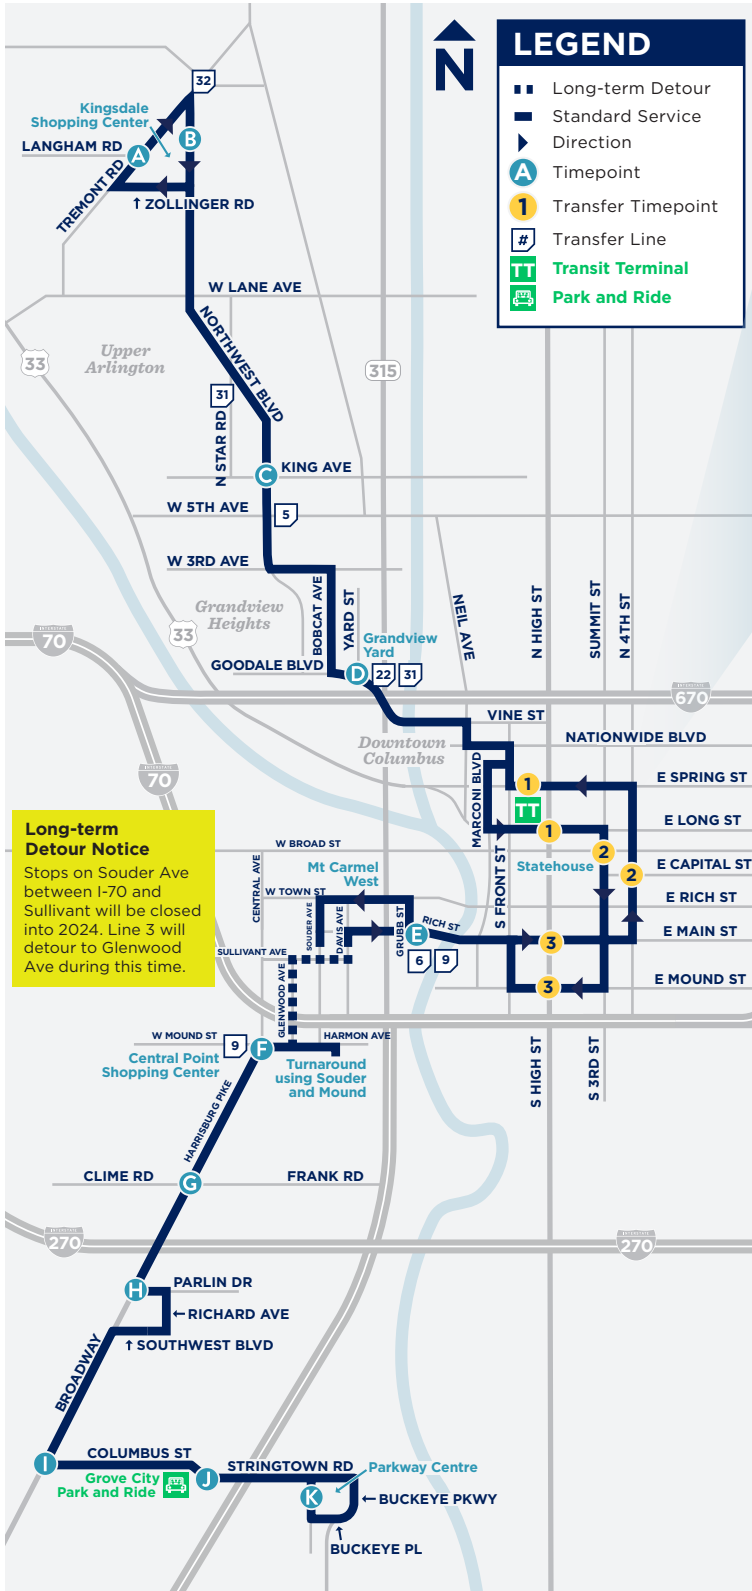

USING YOUR SCHEDULE

NORTH

Lineups are times when most major lines arrive Downtown at the same time for transfers, occurring all day Sunday and after 9 p.m. Monday-Saturday. See schedule for times.

TRANSFERS

This vehicle line has transfer stops in Downtown. **There are 3 Transfer Zones that allow transfer to Lines 1-11, CMAX and 102.** All lines stop in each zone with the exception of Line 10, which only stops in Zone 2.

LINE 3 MAP

LOCAL DESTINATIONS

- Parkway Centre
- Grove City Park and Ride
- Central Point Shopping Center
- Downtown
- Arena District
- Grandview Yard
- Upper Arlington
- Kingsdale Shopping Center

► SOUTH