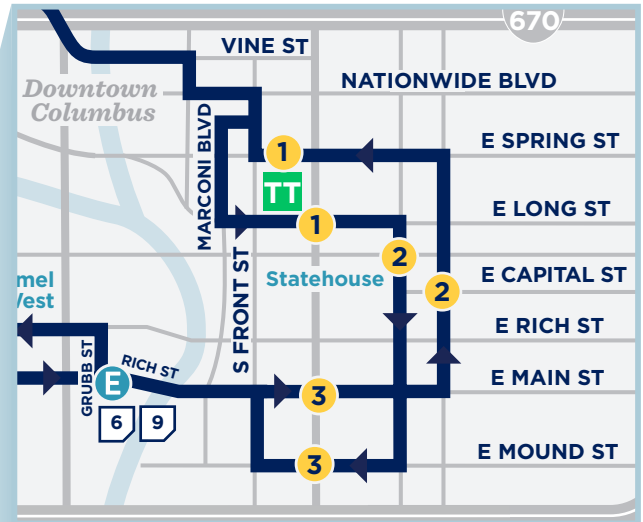

USING YOUR SCHEDULE

NORTH

Lineups are times when most major lines arrive Downtown at the same time for transfers, occurring all day Sunday and after 9 p.m. Monday-Saturday. See schedule for times.

TRANSFERS

This vehicle line has transfer stops in Downtown. **There are 3 Transfer Zones that allow transfer to Lines 1-11, CMAX and 102.** All lines stop in each zone with the exception of Line 10, which only stops in Zone 2.

NORTHBOUND

- ZONE 1:** W Spring St & N Front St Stop 3142
- ZONE 2:** S 4th St & E Capital St Stop 7434
- ZONE 3:** E Main St & S High St Stop 1644

SOUTHBOUND

- ZONE 1:** W Long St & N High St Stop 4157
- ZONE 2:** S 3rd St & E Broad St Stop 4114
- ZONE 3:** E Mound St & S High St Stop 1797

LINE 3 MAP

LOCAL DESTINATIONS

- Parkway Centre
- Grove City Park and Ride
- Central Point Shopping Center
- Downtown
- Arena District
- Grandview Yard
- Upper Arlington
- Kingsdale Shopping Center

► SOUTH