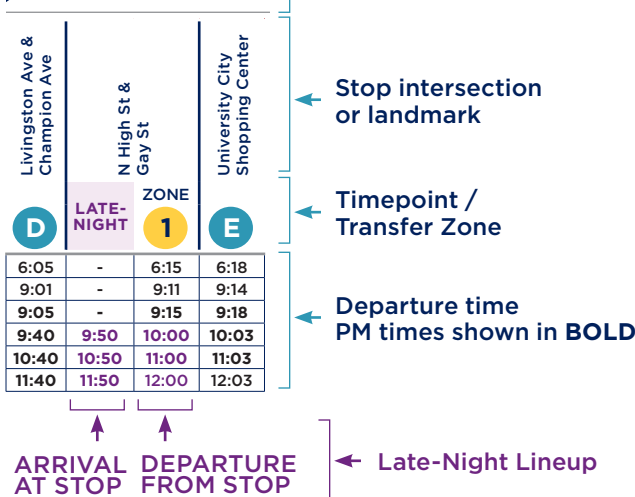

RUSH HOUR

Mon-Fri:
6:30-9 a.m.
3-6 p.m.

HOLIDAY SERVICE

Please note: COTA observes Sunday schedules on holidays, including New Year's Day, Martin Luther King Jr. Day, Memorial Day, Juneteenth, Independence Day, Labor Day, Thanksgiving and Christmas.

USING YOUR SCHEDULE

NORTH

Lineups are times when most major lines arrive Downtown at the same time for transfers, occurring all day Sunday and after 9 p.m. Monday-Saturday. See schedule for times.

TRANSFERS

This vehicle line has transfer stops in Downtown. **There are 3 Transfer Zones that allow transfer to Lines 1-11, CMAX and 102.** All lines stop in each zone with the exception of Line 10, which only stops in Zone 2.

LINE 3 MAP

LOCAL DESTINATIONS

- Parkway Centre
- Grove City Park and Ride
- Central Point Shopping Center
- Downtown
- Arena District
- Grandview Yard
- Upper Arlington
- Kingsdale Shopping Center

► SOUTH