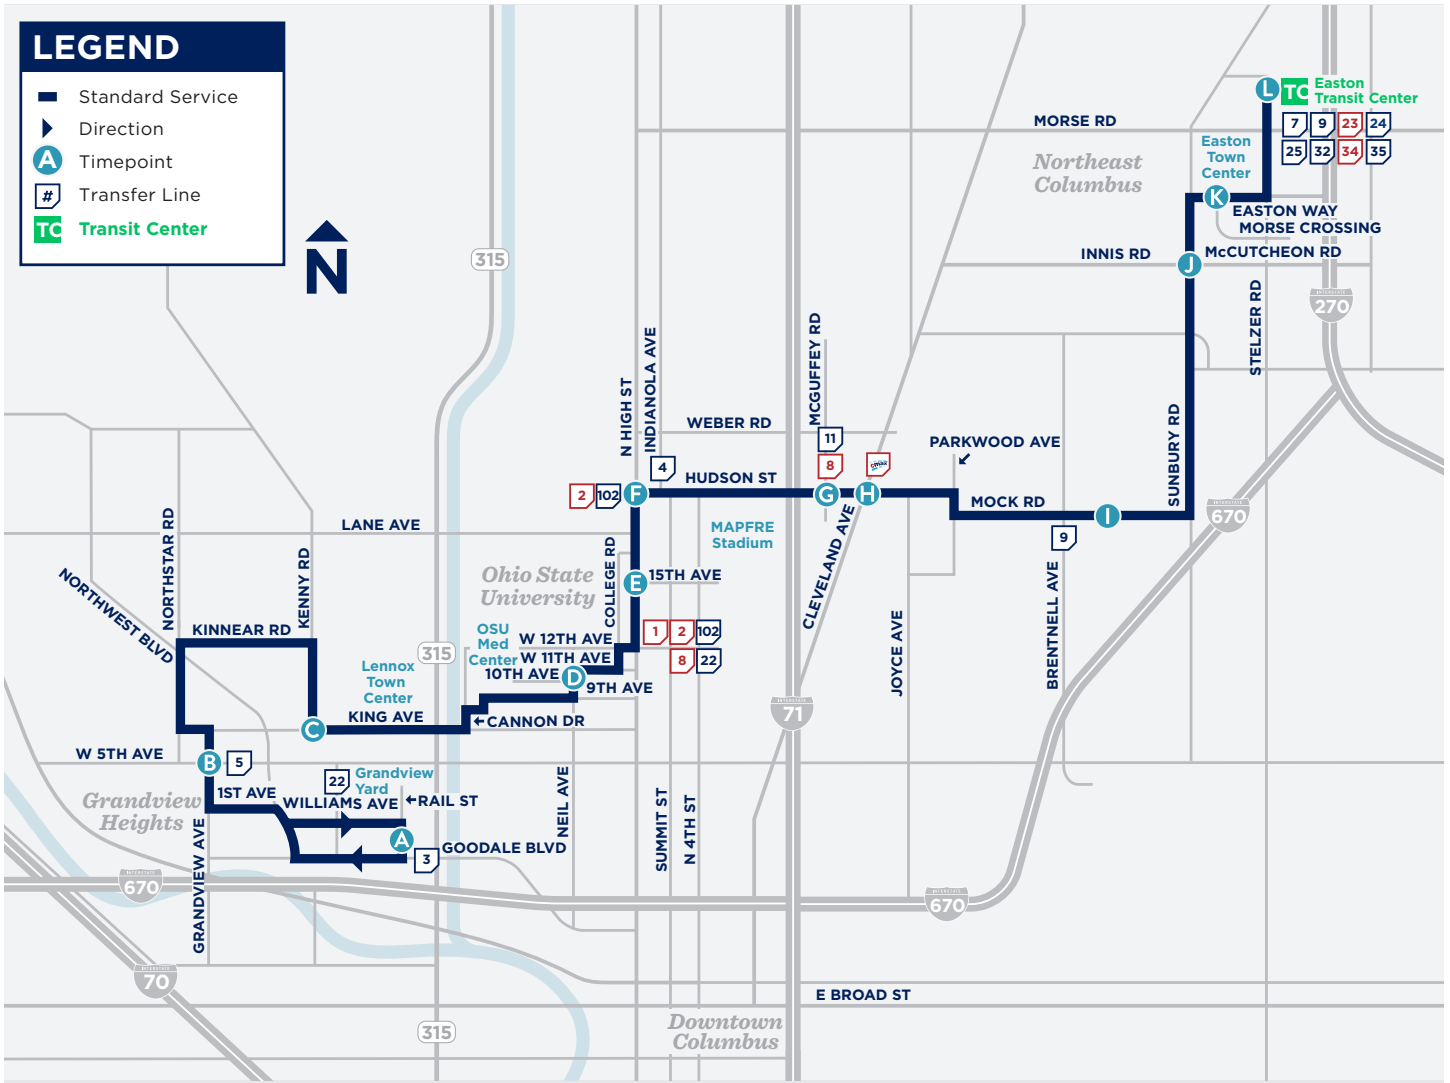

USING YOUR SCHEDULE

NORTH

← Direction of travel

← Stop intersection or landmark

← Timepoint / Transfer Zone

← Departure time
PM times shown in **BOLD**

← Late-Night Lineup

Livingston Ave & Champion Ave	N High St & Gay St	UNIVERSITY CITY SHOPPING CENTER
D	LATE-NIGHT ZONE 1	E
6:05	-	6:15
9:01	-	9:11
9:05	-	9:15
9:40	9:50	10:00
10:40	10:50	11:00
11:40	11:50	12:00

BE PREPARED

KNOW YOUR:

- Line number
- Departure time and location
- Destination

MAKE SURE TO:

- Arrive at your stop five minutes early.
- Be visible — step outside of the shelter if you are in one and remain close to the transit stop sign.
- The line number and destination are located on the vehicle’s front windshield.
- Have fare ready (cash, COTA Smartcard or Transit app on your smartphone).
- If transferring later, ask your Operator for a transfer pass before paying.
- Motion to the Operator as your transit vehicle approaches.
- Use the yellow cord over your seat’s window when approaching your stop. Exit through the rear door.

Lineups are times when most major lines arrive Downtown at the same time for transfers, occurring all day Sunday and after 9 p.m. Monday–Saturday. See schedule for times.

LINE 31 MAP

LOCAL DESTINATIONS

- Grandview Yard
- OSU Wexner Medical Center
- The Ohio State University
- Easton Town Center
- Easton Transit Center