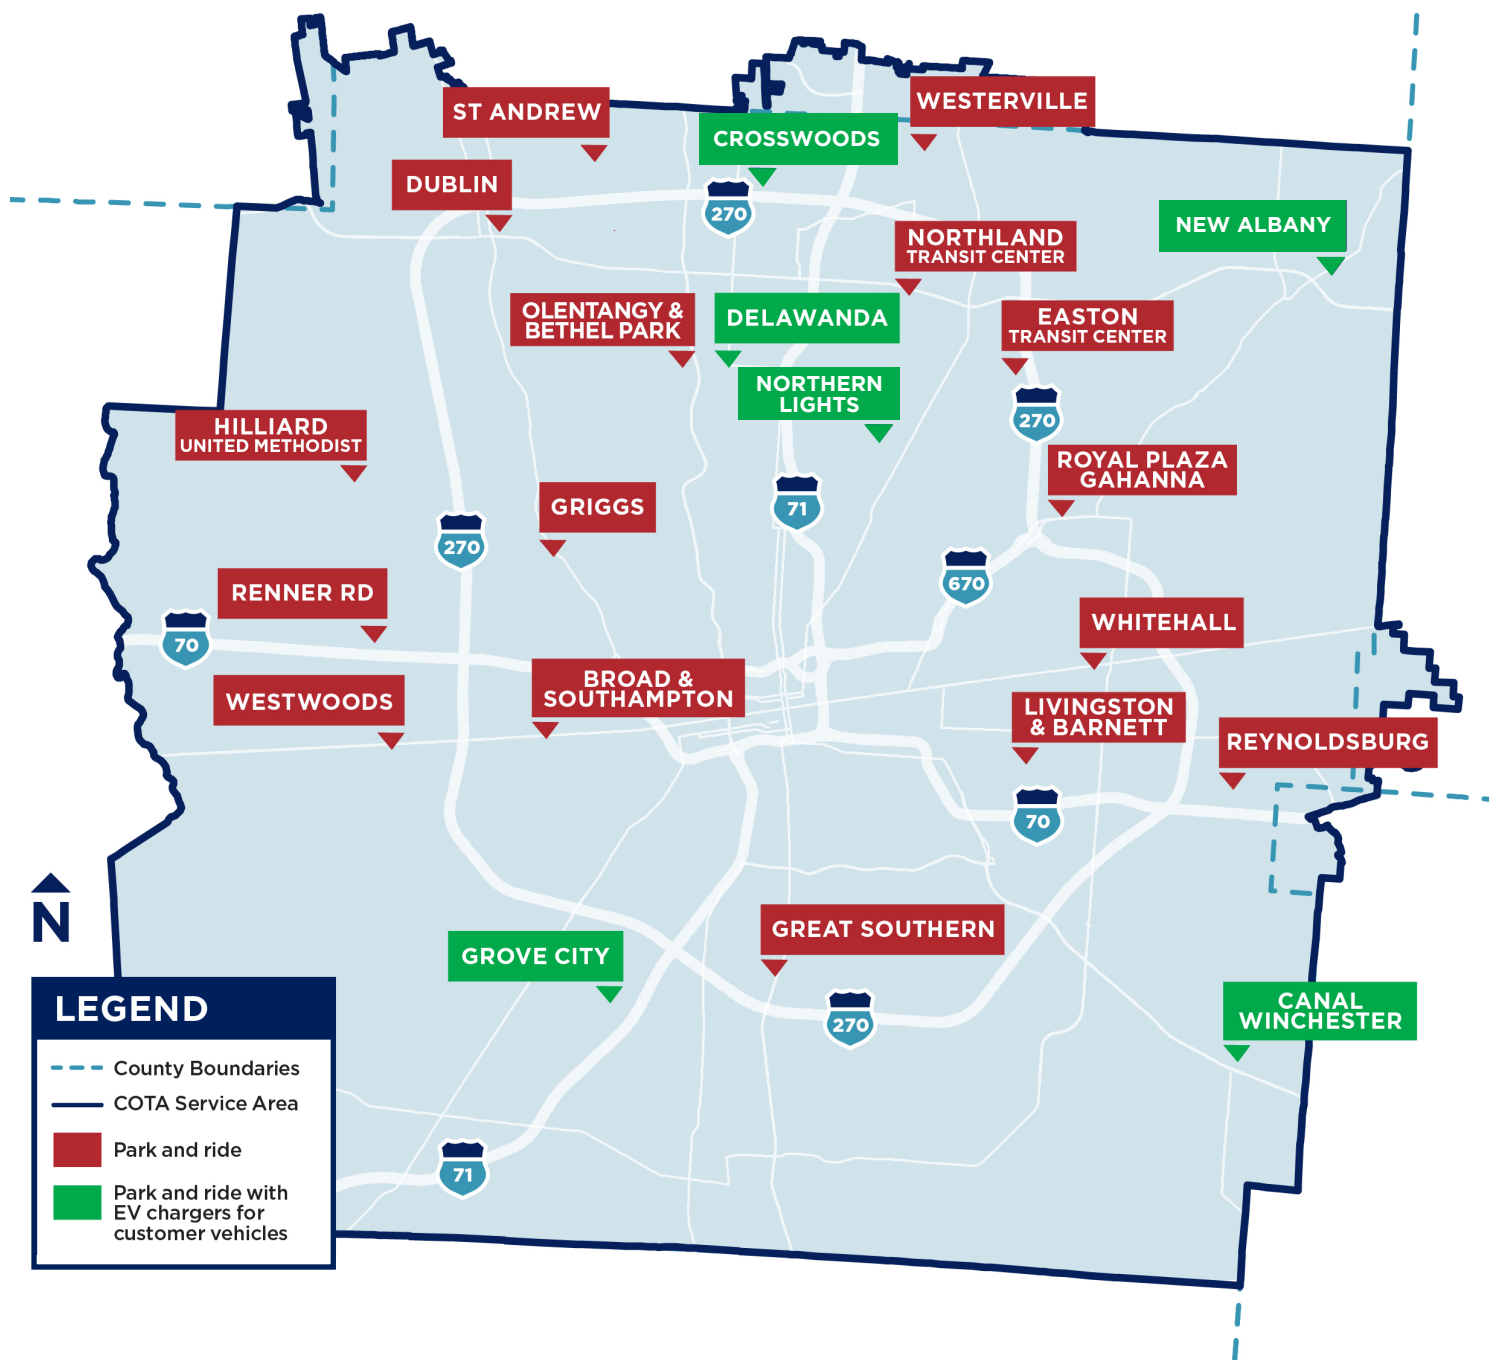

SAVE ON YOUR COMMUTE:

Park and Ride with COTA!

When it comes to savings and sustainability, taking public transportation for even part of your trip makes a difference. COTA's Park and Ride locations allow customers to park their vehicles and take advantage of COTA's fixed-route lines, saving drivers transportation costs and carbon emissions!

Park and Ride WHEN YOU GO DOWNTOWN

COTA has **22 Park and Ride locations** throughout Central Ohio so you can move to and from downtown no matter where you live.

NAME	LOCATION	LINES SERVED
Broad & Southamptn	W Broad St & S Southamptn Ave, Columbus	10
Canal Winchester	6600 Trillium Ave, Canal Winchester	25, 52
Crosswoods	7460 Huntington Park Dr, Columbus	41, 102
Delawanda	4939 N High St, Columbus	2, 33, 34, 102
Dublin	4450 Dale Dr, Dublin	73, Zoo Bus
Easton Transit Center	4260 Stelzer Rd, Columbus	7, 9, 23, 24, 25, 31, 32, 34, 35, 44, 45
Great Southern	3773 S High St, Columbus	8, COTA//Plus Grove City
Griggs	2933 Riverside Dr, Columbus	73, Zoo Bus
Grove City	2321 Old Stringtown Rd, Grove City	3, 61, COTA//Plus Grove City
Hilliard United Methodist Church	5445 Scioto-Darby Rd, Hilliard	21, 32, 71
Livingston & Barnett	3380 E Livingston Ave, Columbus	1, 23
New Albany	5202 Forest Dr, New Albany	35, 45, SmartRide New Albany
Northern Lights	3573 Cleveland Ave, Columbus	CMAX
Northland Transit Center	5495 Cleveland Ave, Columbus	35, 43, CMAX
Olentangy & Bethel Park	4957 Olentangy River Rd, Columbus	74
Renner Rd	5608 Renner Rd, Columbus	5, 71
Reynoldsburg	2100 Birchview Dr, Reynoldsburg	1, 51
Royal Plaza Gahanna	376-452 Agler Rd, Gahanna	46
St Andrew	1985 Swansford Dr, Dublin	74
Westerville	312 W Main St, Westerville	43, COTA//Plus Westerville
Westwoods	55 Westwoods Blvd, Galloway	9, 10, 21
Whitehall	E Broad St & Schofield Dr, Whitehall	10