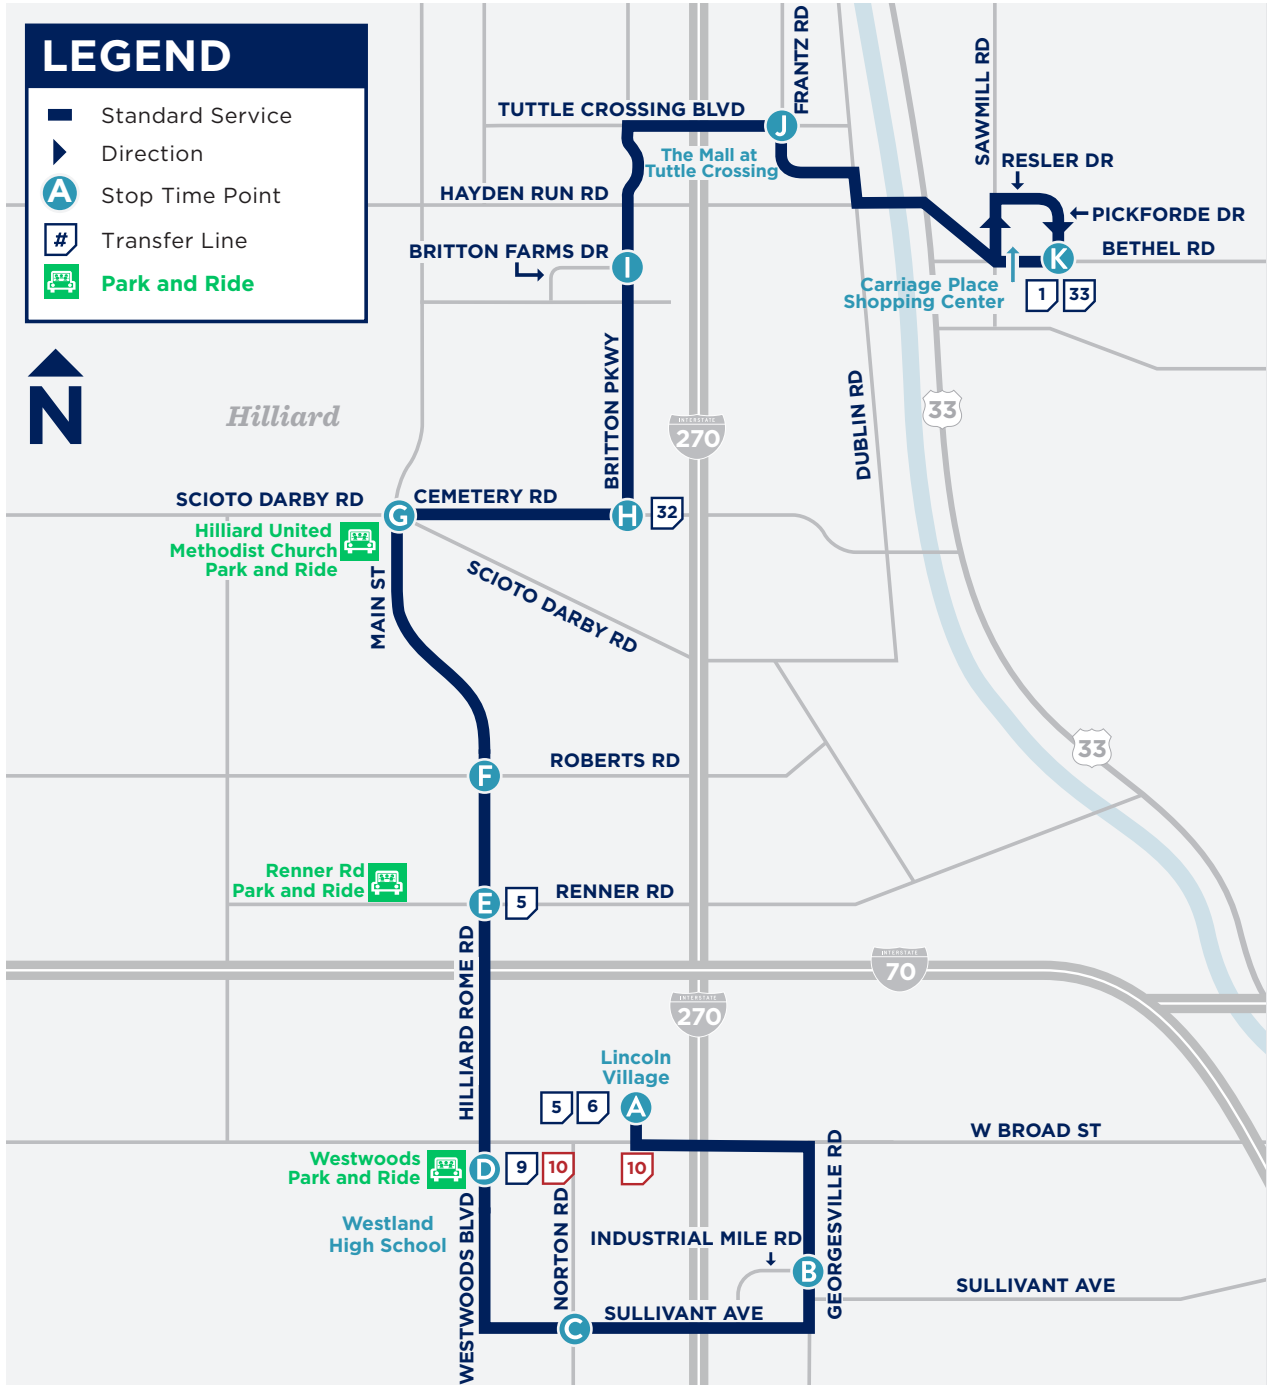

USING YOUR SCHEDULE

NORTH

BE PREPARED

KNOW YOUR:

- Line number
- Departure time and location
- Destination

MAKE SURE TO:

- Arrive at your stop five minutes early.
- Be visible — step outside of the shelter if you are in one and remain close to the transit stop sign.
- The line number and destination are located on the vehicle's front windshield.
- Have fare ready (cash, COTA Smartcard or Transit app on your smartphone).
- If transferring later, ask your Operator for a transfer pass before paying.
- Motion to the Operator as your transit vehicle approaches.
- Use the yellow cord over your seat's window when approaching your stop. Exit through the rear door.

Lineups are times when most major lines arrive Downtown at the same time for transfers, occurring all day Sunday and after 9 p.m. Monday-Saturday. See schedule for times.

LINE 21 MAP

LOCAL DESTINATIONS

- Renner Rd Park and Ride
- Westwoods Park and Ride
- Hilliard United Methodist Church Park and Ride
- The Mall at Tuttle Crossing
- Carriage Place Shopping Center