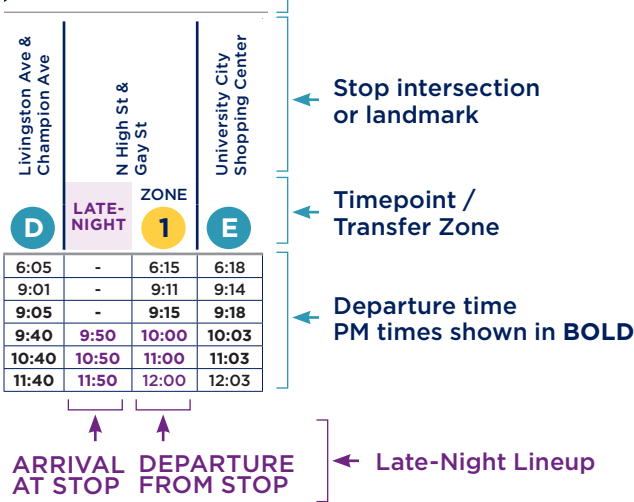

RUSH HOUR

Mon-Fri:
6:30-9 a.m.
3-6 p.m.

HOLIDAY SERVICE

Please note: COTA observes Sunday schedules on holidays, including New Year's Day, Martin Luther King Jr. Day, Memorial Day, Juneteenth, Independence Day, Labor Day, Veterans Day, Thanksgiving and Christmas.

USING YOUR SCHEDULE

NORTH

BE PREPARED

KNOW YOUR:

- Line number
- Departure time and location
- Destination

MAKE SURE TO:

- Arrive at your stop five minutes early.
- Be visible — step outside of the shelter if you are in one and remain close to the transit stop sign.
- The line number and destination are located on the vehicle's front windshield.
- Have fare ready (cash, COTA Smartcard or Transit app on your smartphone).
- If transferring later, ask your Operator for a transfer pass before paying.
- Motion to the Operator as your transit vehicle approaches.
- Use the yellow cord over your seat's window when approaching your stop. Exit through the rear door.

Lineups are times when most major lines arrive Downtown at the same time for transfers, occurring all day Sunday and after 9 p.m. Monday-Saturday. See schedule for times.

LINE 21 MAP

LOCAL DESTINATIONS

- Renner Rd Park and Ride
- Westwoods Park and Ride
- Hilliard United Methodist Church Park and Ride
- The Mall at Tuttle Crossing
- Carriage Place Shopping Center