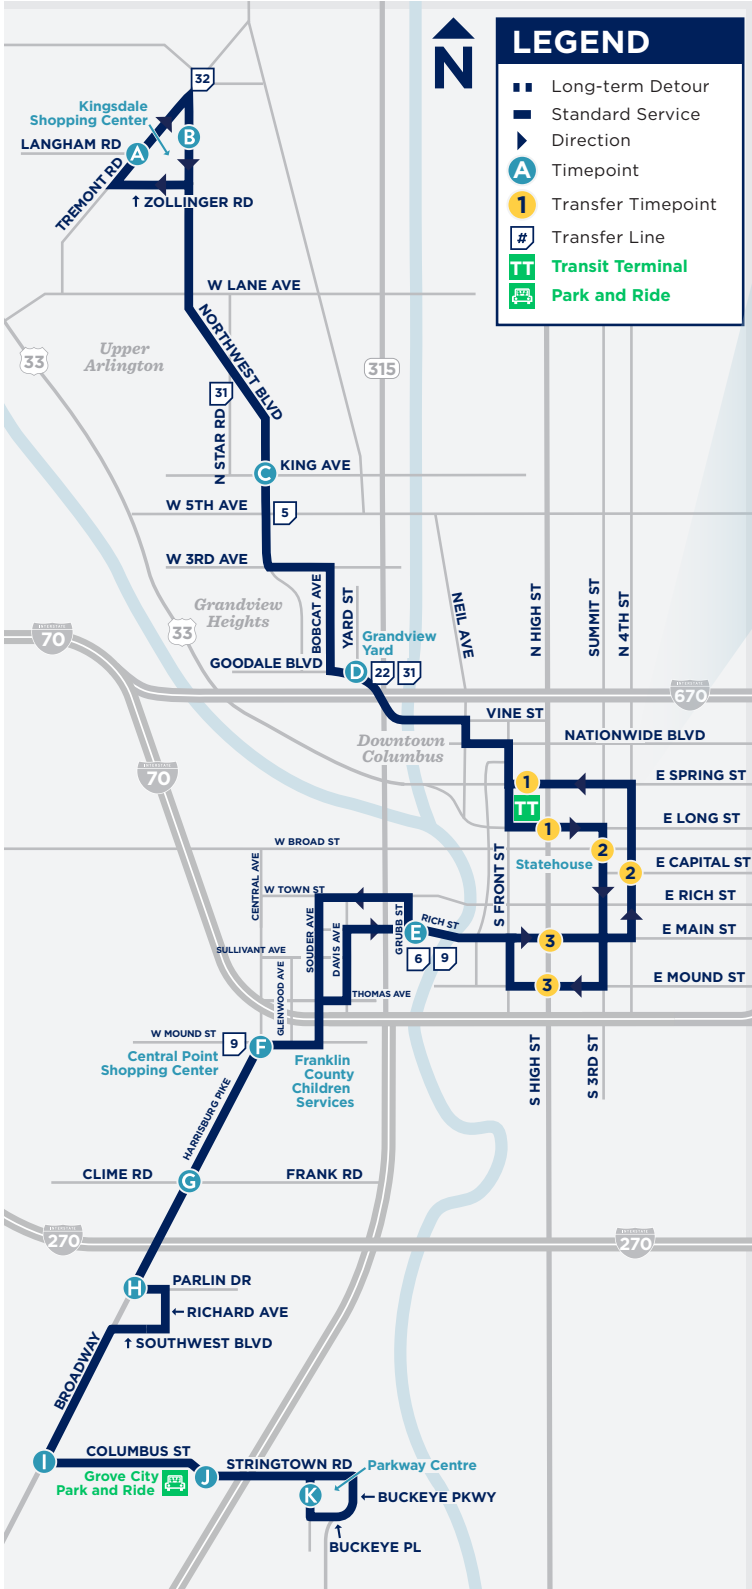

USING YOUR SCHEDULE

NORTH

Lineups are times when most major lines arrive Downtown at the same time for transfers, occurring all day Sunday and after 9 p.m. Monday-Saturday. See schedule for times.

TRANSFERS

This vehicle line has transfer stops in Downtown. **There are 3 Transfer Zones that allow transfer to Lines 1-11, CMAX and 102.** All lines stop in each zone with the exception of Line 10, which only stops in Zone 2.

LINE 3 MAP

LOCAL DESTINATIONS

- Parkway Centre
- Grove City Park and Ride
- Central Point Shopping Center
- Downtown
- Arena District
- Grandview Yard
- Upper Arlington
- Kingsdale Shopping Center

► SOUTH