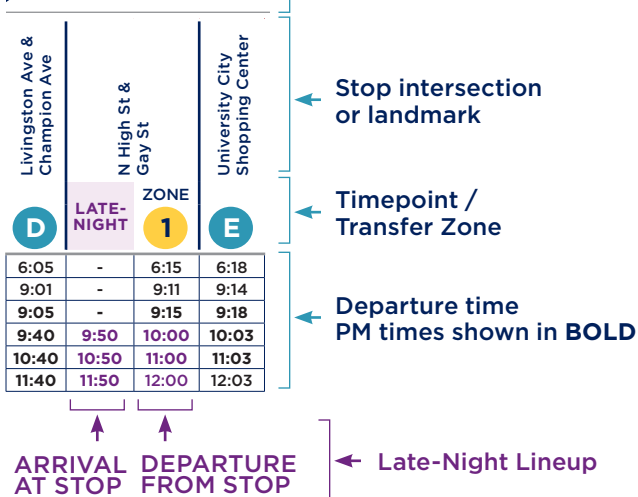

RUSH HOUR

Mon-Fri:
6:30-9 a.m.
3-6 p.m.

HOLIDAY SERVICE

Please note: COTA observes Sunday schedules on holidays, including New Year's Day, Martin Luther King Jr. Day, Memorial Day, Juneteenth, Independence Day, Labor Day, Veterans Day, Thanksgiving and Christmas.

USING YOUR SCHEDULE

NORTH

Lineups are times when most major lines arrive Downtown at the same time for transfers, occurring all day Sunday and after 9 p.m. Monday-Saturday. See schedule for times.

TRANSFERS

This vehicle line has transfer stops in Downtown. **There are 3 Transfer Zones that allow transfer to Lines 1-11, CMAX and 102.** All lines stop in each zone with the exception of Line 10, which only stops in Zone 2.

LINE 3 MAP

LOCAL DESTINATIONS

- Parkway Centre
- Grove City Park and Ride
- Central Point Shopping Center
- Downtown
- Arena District
- Grandview Yard
- Upper Arlington
- Kingsdale Shopping Center

► SOUTH