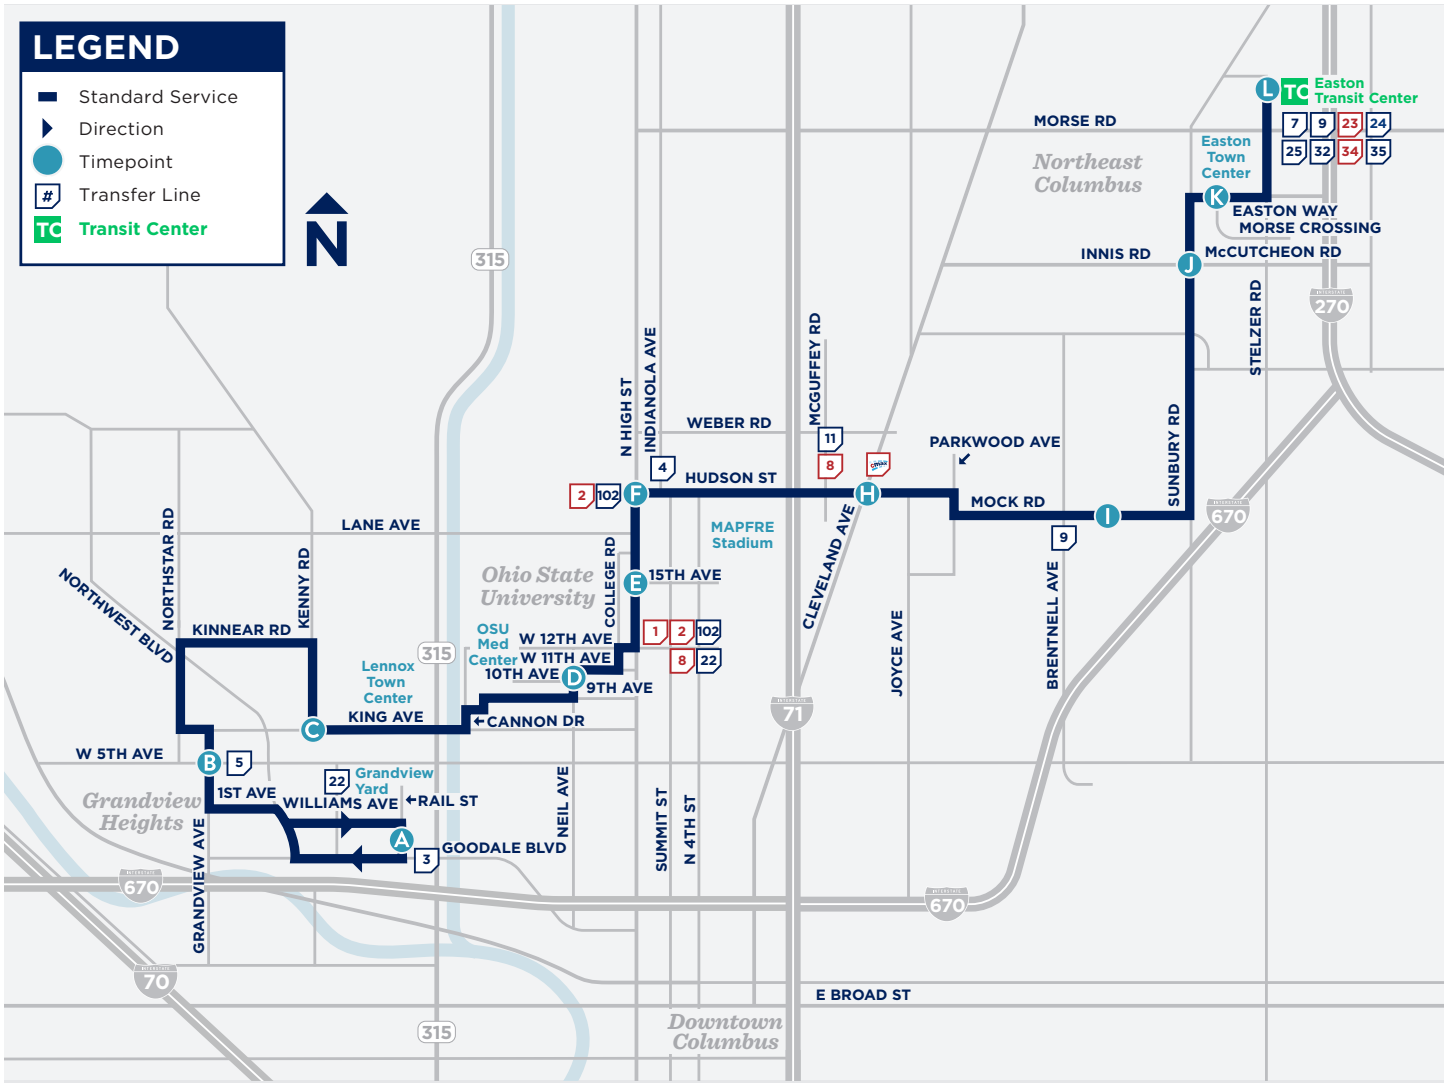

LINE 31 MAP

LOCAL DESTINATIONS

- Grandview Yard
- OSU Wexner Medical Center
- The Ohio State University
- Easton Town Center
- Easton Transit Center