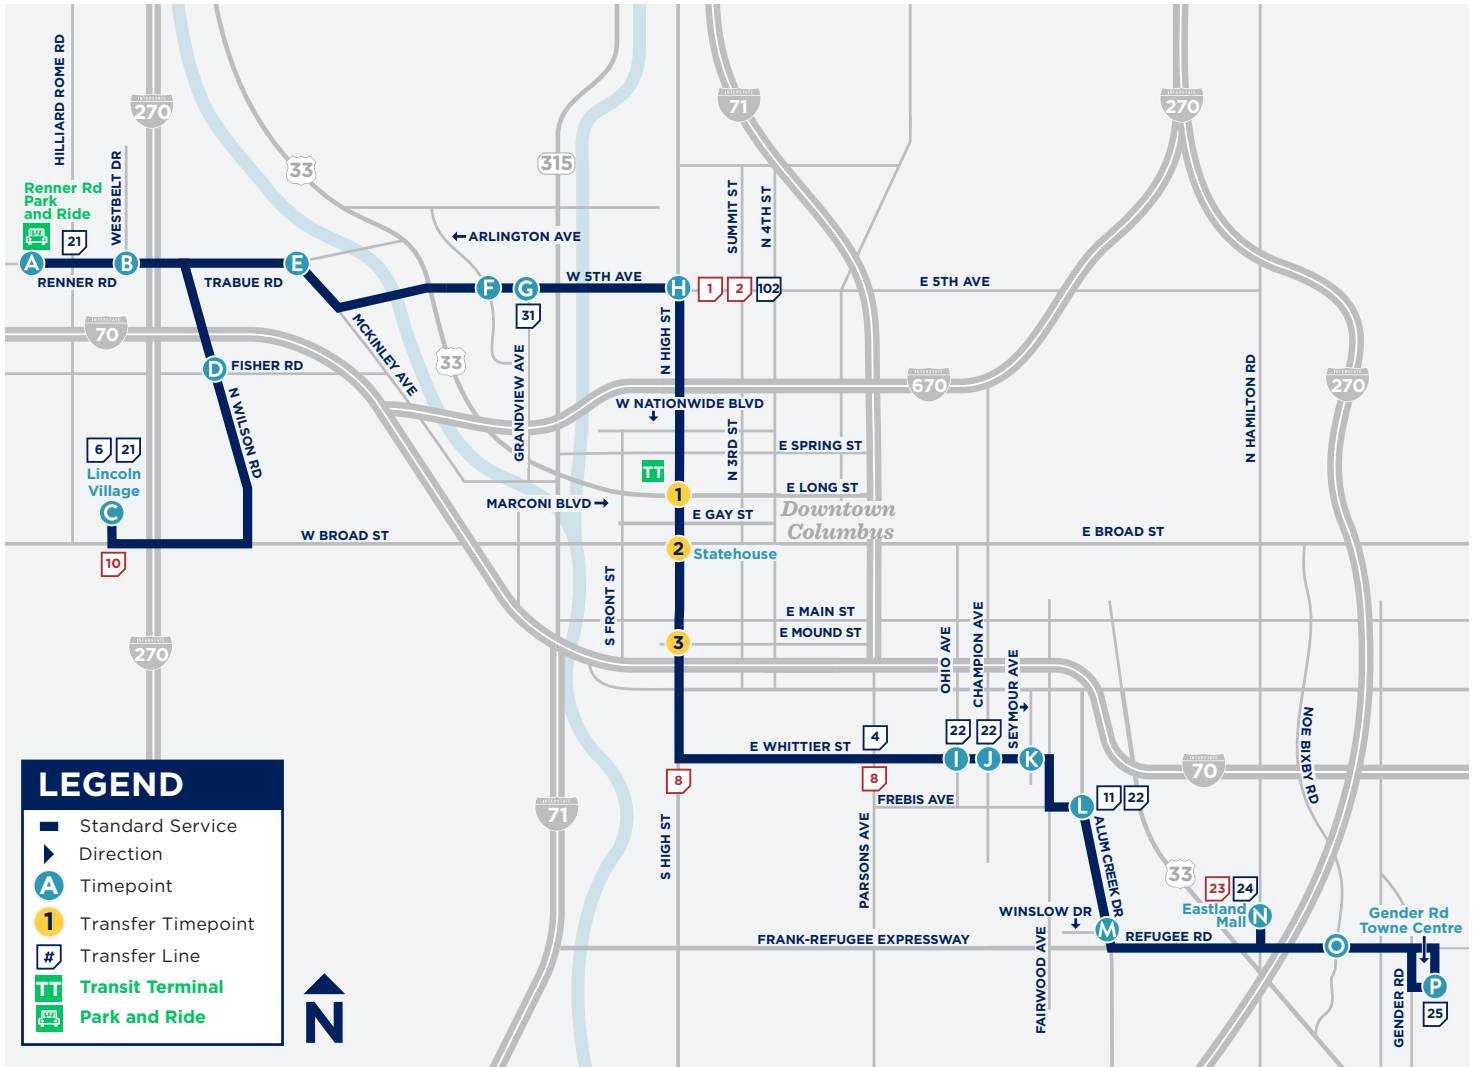

LINE 5 MAP

LOCAL DESTINATIONS

- Renner Road Park and Ride
- Lincoln Village
- Downtown Columbus
- Eastland Mall
- Gender Road Towne Centre