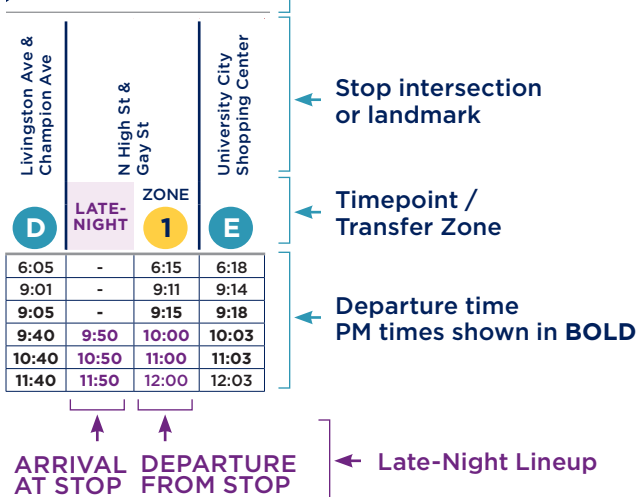

RUSH HOUR

Mon-Fri:
6:30-9 a.m.
3-6 p.m.

HOLIDAY SERVICE

Please note: COTA observes Sunday schedules on holidays, including New Year's Day, Martin Luther King Jr. Day, Memorial Day, Juneteenth, Independence Day, Labor Day, Veterans Day, Thanksgiving and Christmas.

USING YOUR SCHEDULE

NORTH

Lineups are times when most major lines arrive Downtown at the same time for transfers, occurring all day Sunday and after 9 p.m. Monday-Saturday. See schedule for times.

TRANSFERS

This vehicle line has transfer stops in Downtown. **There are 3 Transfer Zones that allow transfer to Lines 1-11, CMAX and 102.** All lines stop in each zone with the exception of Line 10, which only stops in Zone 2.