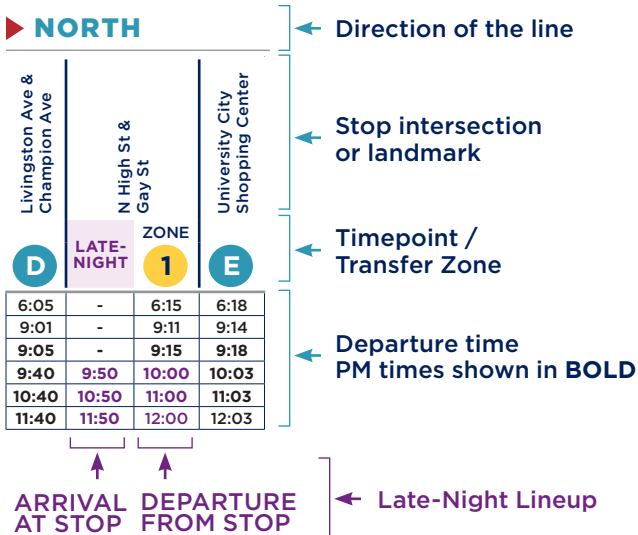

VEHICLE FREQUENCY

STANDARD

Mon-Sat: 5 a.m.-12 a.m.
Sun: 5 a.m.-10 p.m.
Departure times
16-60 minutes apart

FREQUENT

Mon-Sat: 5 a.m.-12 a.m.
Sun: 5 a.m.-10 p.m.
Departure times
15 minutes or less

RUSH HOUR

Mon-Fri:
6:30-9 a.m.
3-6 p.m.

USING YOUR SCHEDULE

TRANSFERS

This vehicle line has transfer stops in Downtown.

There are 3 Transfer Zones that allow transfer to Lines 1-11 and CMAX. All lines stop in each zone with the exception of Line 10, which only stops in Zone 2.

WESTBOUND/NORTHBOUND

- ZONE 1:** N High St & E Long St Stop 5910
- ZONE 2:** S High St & E Broad St Stop 6464

EASTBOUND/SOUTHBOUND

- ZONE 1:** N High St & W Long St Stop 4101
- ZONE 2:** N High St & W Broad St Stop 2900
- ZONE 3:** E Fulton St & S High St Stop 8162

Lineups are times when most major lines arrive downtown at the same time for transfers, occurring all day Sunday and after 10 p.m. Monday-Saturday. See schedule for times.

LINE 1 MAP

LOCAL DESTINATIONS

- Reynoldsburg Park and Ride
- Livingston & Barnett Park and Ride
- Nationwide Children’s Hospital
- Downtown
- The Ohio State University
- Riverside Methodist Hospital
- Carriage Place Shopping Center