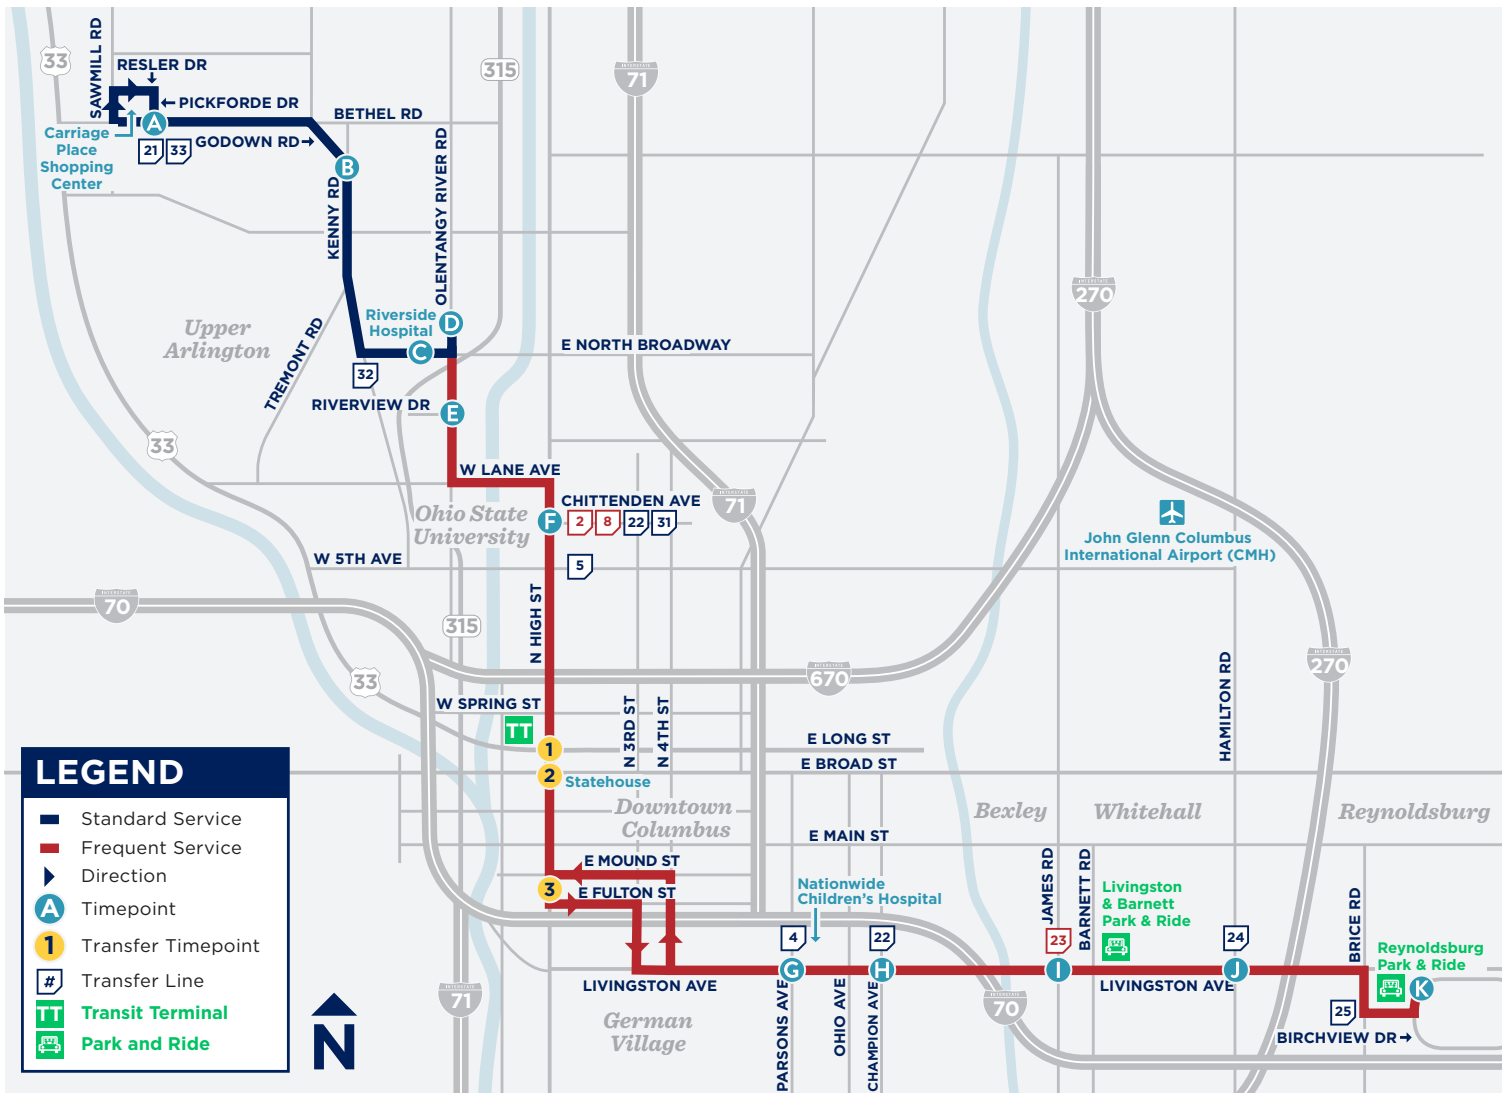

USING YOUR SCHEDULE

TRANSFERS

This vehicle line has transfer stops in Downtown.

There are 3 Transfer Zones that allow transfer to Lines 1-11 and CMAX. All lines stop in each zone with the exception of Line 10, which only stops in Zone 2.

WESTBOUND/NORTHBOUND

- ZONE 1:** N High St & E Long St Stop 5910
- ZONE 2:** S High St & E Broad St Stop 6464

EASTBOUND/SOUTHBOUND

- ZONE 1:** N High St & W Long St Stop 4101
- ZONE 2:** N High St & W Broad St Stop 2900
- ZONE 3:** E Fulton St & S High St Stop 8162

Lineups are times when most major lines arrive downtown at the same time for transfers, occurring all day Sunday and after 10 p.m. Monday-Saturday. See schedule for times.

LINE 1 MAP

LOCAL DESTINATIONS

- Reynoldsburg Park and Ride
- Livingston & Barnett Park and Ride
- Nationwide Children’s Hospital
- Downtown
- The Ohio State University
- Riverside Methodist Hospital
- Carriage Place Shopping Center