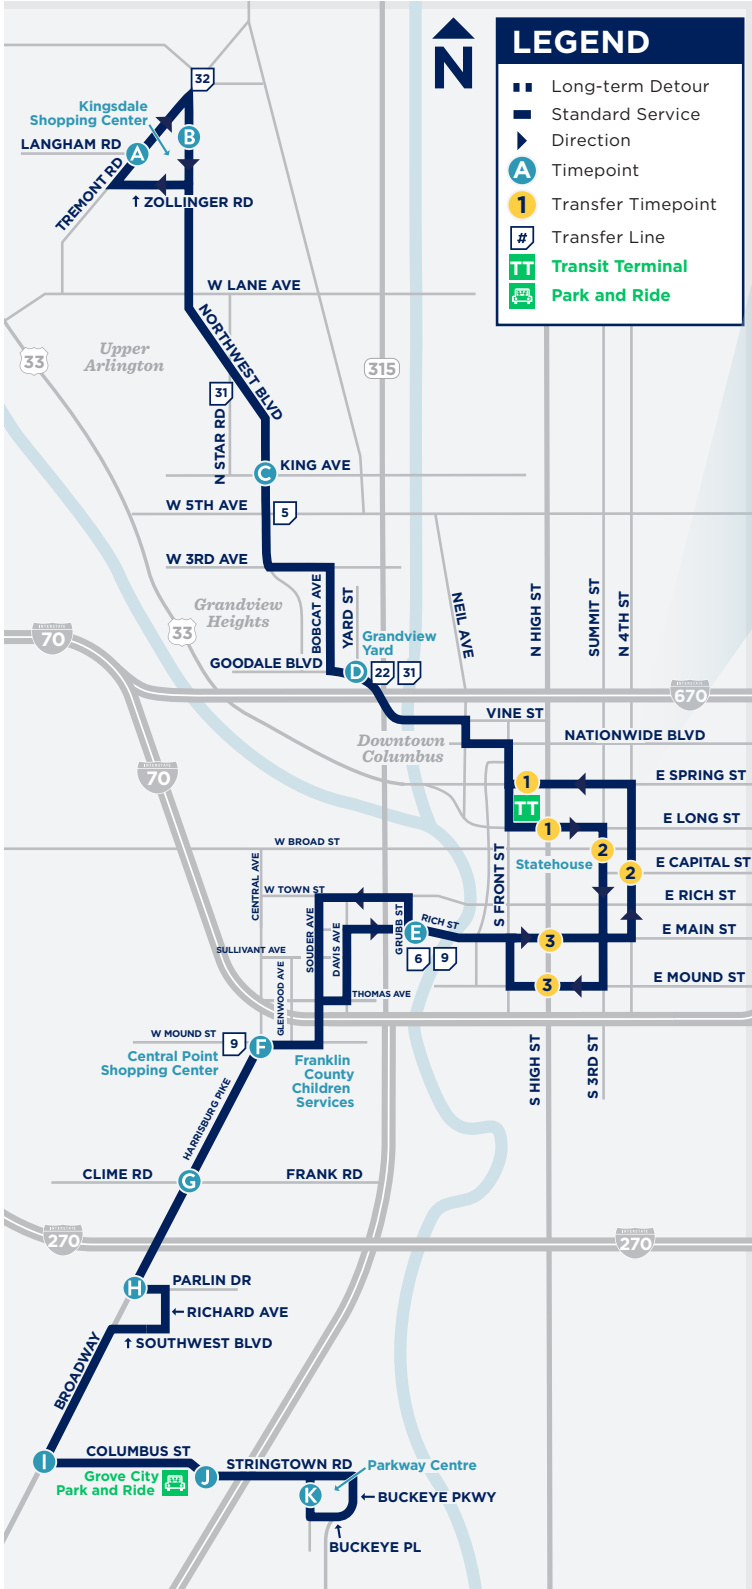

ARRIVAL AT STOP DEPARTURE FROM STOP

Late-Night Lineup

TRANSFERS

This vehicle line has transfer stops in Downtown. **There are 3 Transfer Zones that allow transfer to Lines 1-11, CMAX and 102.** All lines stop in each zone with the exception of Line 10, which only stops in Zone 2.

Lineups are times when most major lines arrive downtown at the same time for transfers, occurring all day Sunday and after 10 p.m. Monday-Saturday. See schedule for times.

LINE 3 MAP

LOCAL DESTINATIONS

- Parkway Centre
- Grove City Park and Ride
- Central Point Shopping Center
- Downtown
- Arena District
- Grandview Yard
- Upper Arlington
- Kingsdale Shopping Center