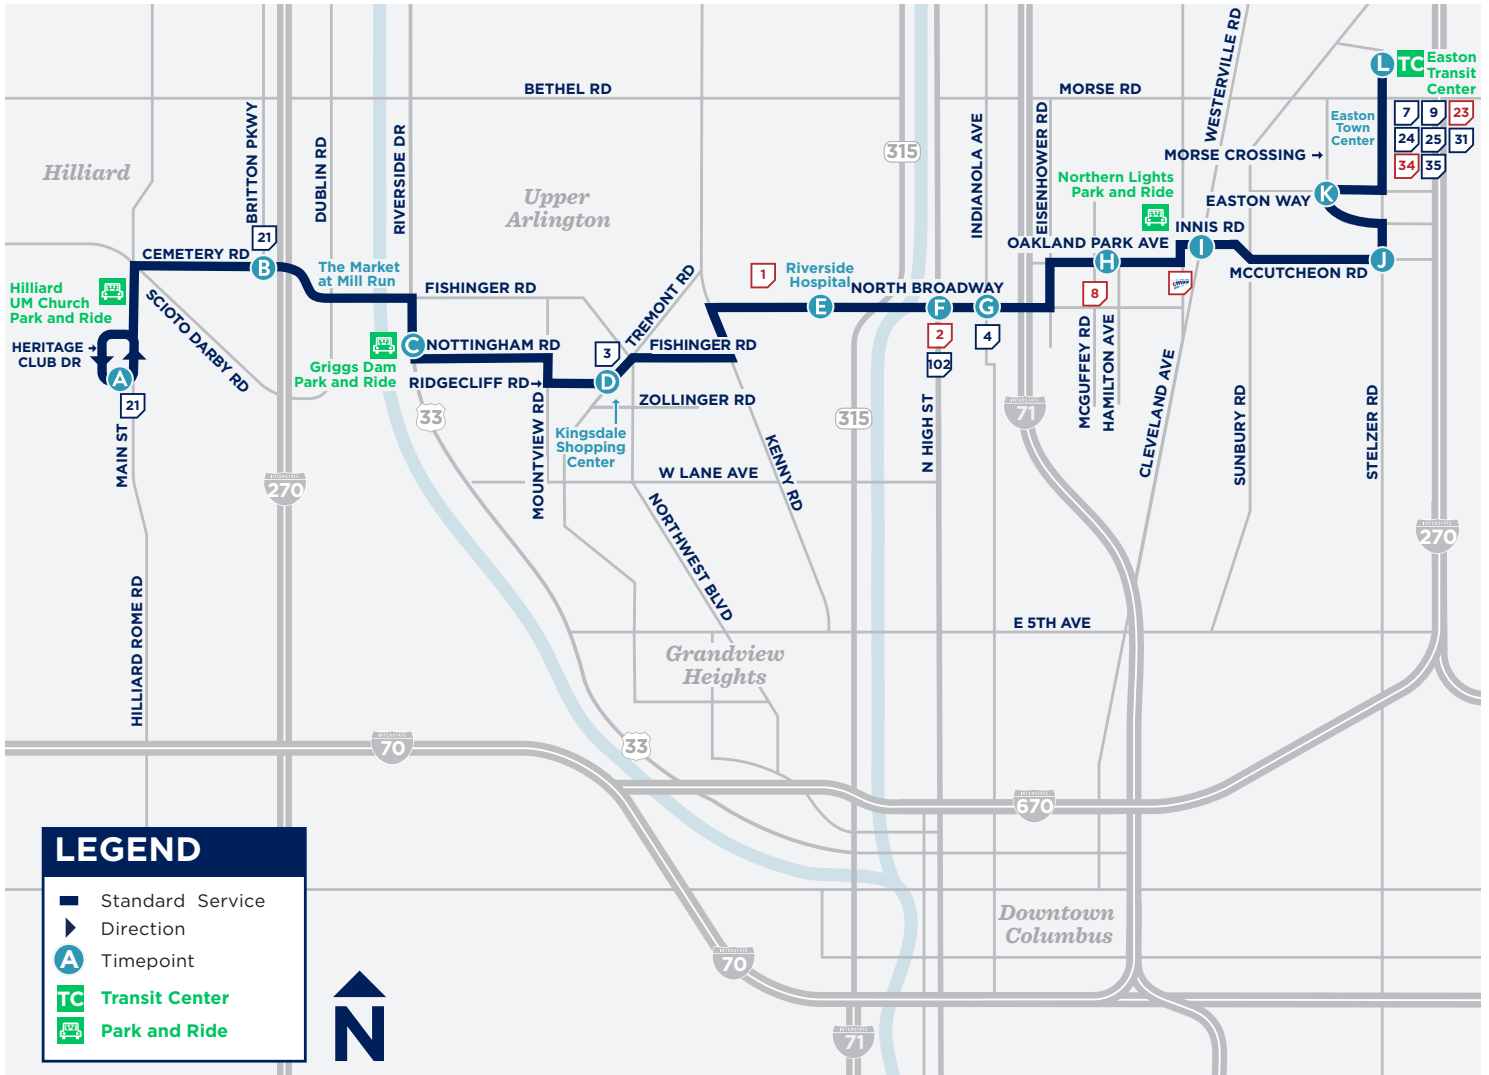

USING YOUR SCHEDULE

NORTH

6:05	-	6:15	6:18
9:01	-	9:11	9:14
9:05	-	9:15	9:18
9:40	9:50	10:00	10:03
10:40	10:50	11:00	11:03
11:40	11:50	12:00	12:03

BE PREPARED

KNOW YOUR:

- Line number
- Departure time and location
- Destination

MAKE SURE TO:

- Arrive at your stop five minutes early.
- Be visible — step outside of the shelter if you are in one and remain close to the transit stop sign.
- The line number and destination are located on the vehicle's front windshield.
- Have fare ready (cash, COTA Smartcard or Transit app on your smartphone).
- If transferring later, ask your Operator for a transfer pass before paying
- Motion to the Operator as your transit vehicle approaches.
- Use the yellow cord over your seat's window when approaching your stop. Exit through the rear door.

Lineups are times when most major lines arrive downtown at the same time for transfers, occurring all day Sunday and after 10 p.m. Monday-Saturday. See schedule for times.

LINE 32 MAP

LOCAL DESTINATIONS

- Hilliard UM Church Park and Ride
- The Market at Mill Run
- Griggs Dam Park and Ride
- Kingsdale Shopping Center
- Riverside Hospital
- Northern Lights Park and Ride
- Easton Town Center
- Easton Transit Center