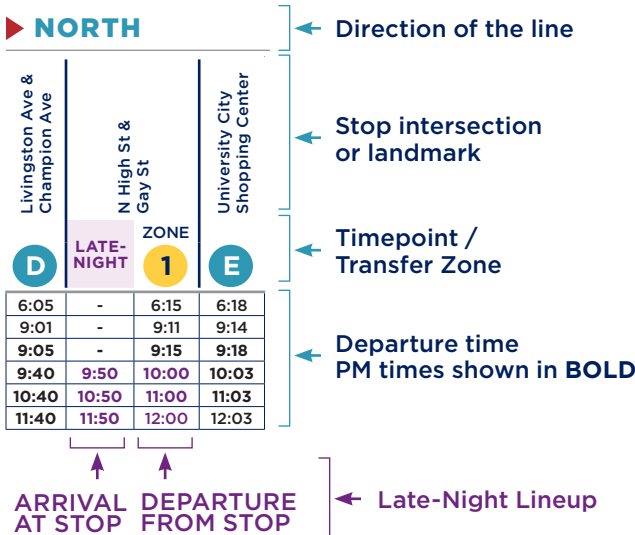

VEHICLE FREQUENCY

STANDARD

Mon-Fri: 5 a.m.-11 p.m.
Sat, Sun: 5 a.m.-10 p.m.
Departure times
15-60 minutes apart

FREQUENT

Mon-Fri: 5 a.m.-11 p.m.
Sat, Sun: 5 a.m.-10 p.m.
Departure times
15 minutes or less

RUSH HOUR

Mon-Fri:
6:30-9 a.m.
3-6 p.m.

HOLIDAY SERVICE

Please note: COTA observes Sunday schedules on holidays, including New Year's Day, Martin Luther King Jr. Day, Memorial Day, Juneteenth, Independence Day, Labor Day, Veterans Day, Thanksgiving and Christmas.

USING YOUR SCHEDULE

TRANSFERS

This vehicle line has transfer stops in Downtown. **There are 3 Transfer Zones that allow transfer to Lines 1-11 & CMAX.** All lines stop in each zone with the exception of Line 10, which only stops in Zone 2.

Lineups are times when most major lines arrive Downtown at the same time for transfers, occurring all day Sunday and after 9 p.m. Monday-Saturday. See schedule for times.

CMAX MAP

LOCAL DESTINATIONS

- Downtown
- Ohio Statehouse
- Columbus State Community College
- Linden Transit Center
- Northern Lights Park and Ride
- Northland Transit Center
- Mount Carmel St. Ann's
- Ohio Health Westerville