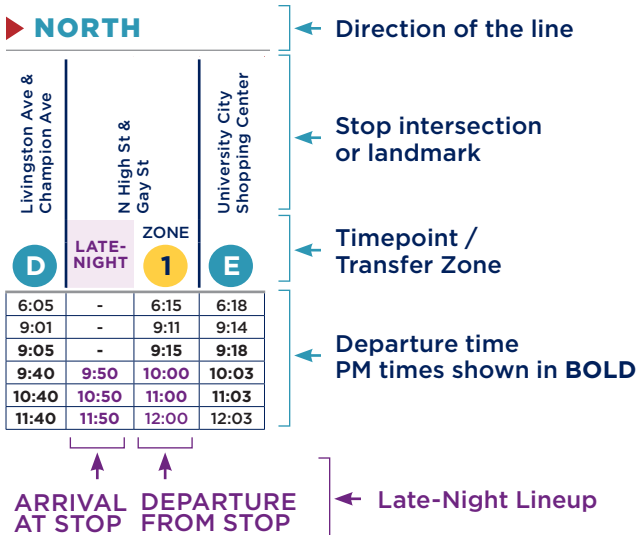

VEHICLE FREQUENCY

STANDARD

Mon-Fri: 5 a.m.-11 p.m.
Sat, Sun: 5 a.m.-10 p.m.
Departure times
16-60 minutes apart

FREQUENT

Mon-Fri: 5 a.m.-11 p.m.
Sat, Sun: 5 a.m.-10 p.m.
Departure times
15 minutes or less

RUSH HOUR

Mon-Fri: 6:30-9 a.m.
and 3-6 p.m.

HOLIDAY SERVICE

Please note: COTA observes Sunday schedules on holidays, including New Year's Day, Martin Luther King Jr. Day, Memorial Day, Juneteenth, Independence Day, Labor Day, Veterans Day, Thanksgiving and Christmas.

USING YOUR SCHEDULE

Lineups are times when most major lines arrive Downtown at the same time for transfers, occurring all day Sunday and after 9 p.m. Monday-Saturday. See schedule for times.

TRANSFERS

This vehicle line has transfer stops in Downtown. **There are 3 Transfer Zones that allow transfer to Lines 1-11 & CMAX.** All lines stop in each zone with the exception of Line 10, which only stops in Zone 2.

LINE 2 MAP

LEGEND

- Standard Service
- Frequent Service
- Direction
- Timepoint
- Transfer Timepoint
- Transfer Line
- Transit Terminal
- Transit Center
- Park & Ride

LOCAL DESTINATIONS

- Great Eastern Shopping Center
- Downtown
- Delawanda Park and Ride
- Near East Transit Center
- The Ohio State University
- Graceland Shopping Center