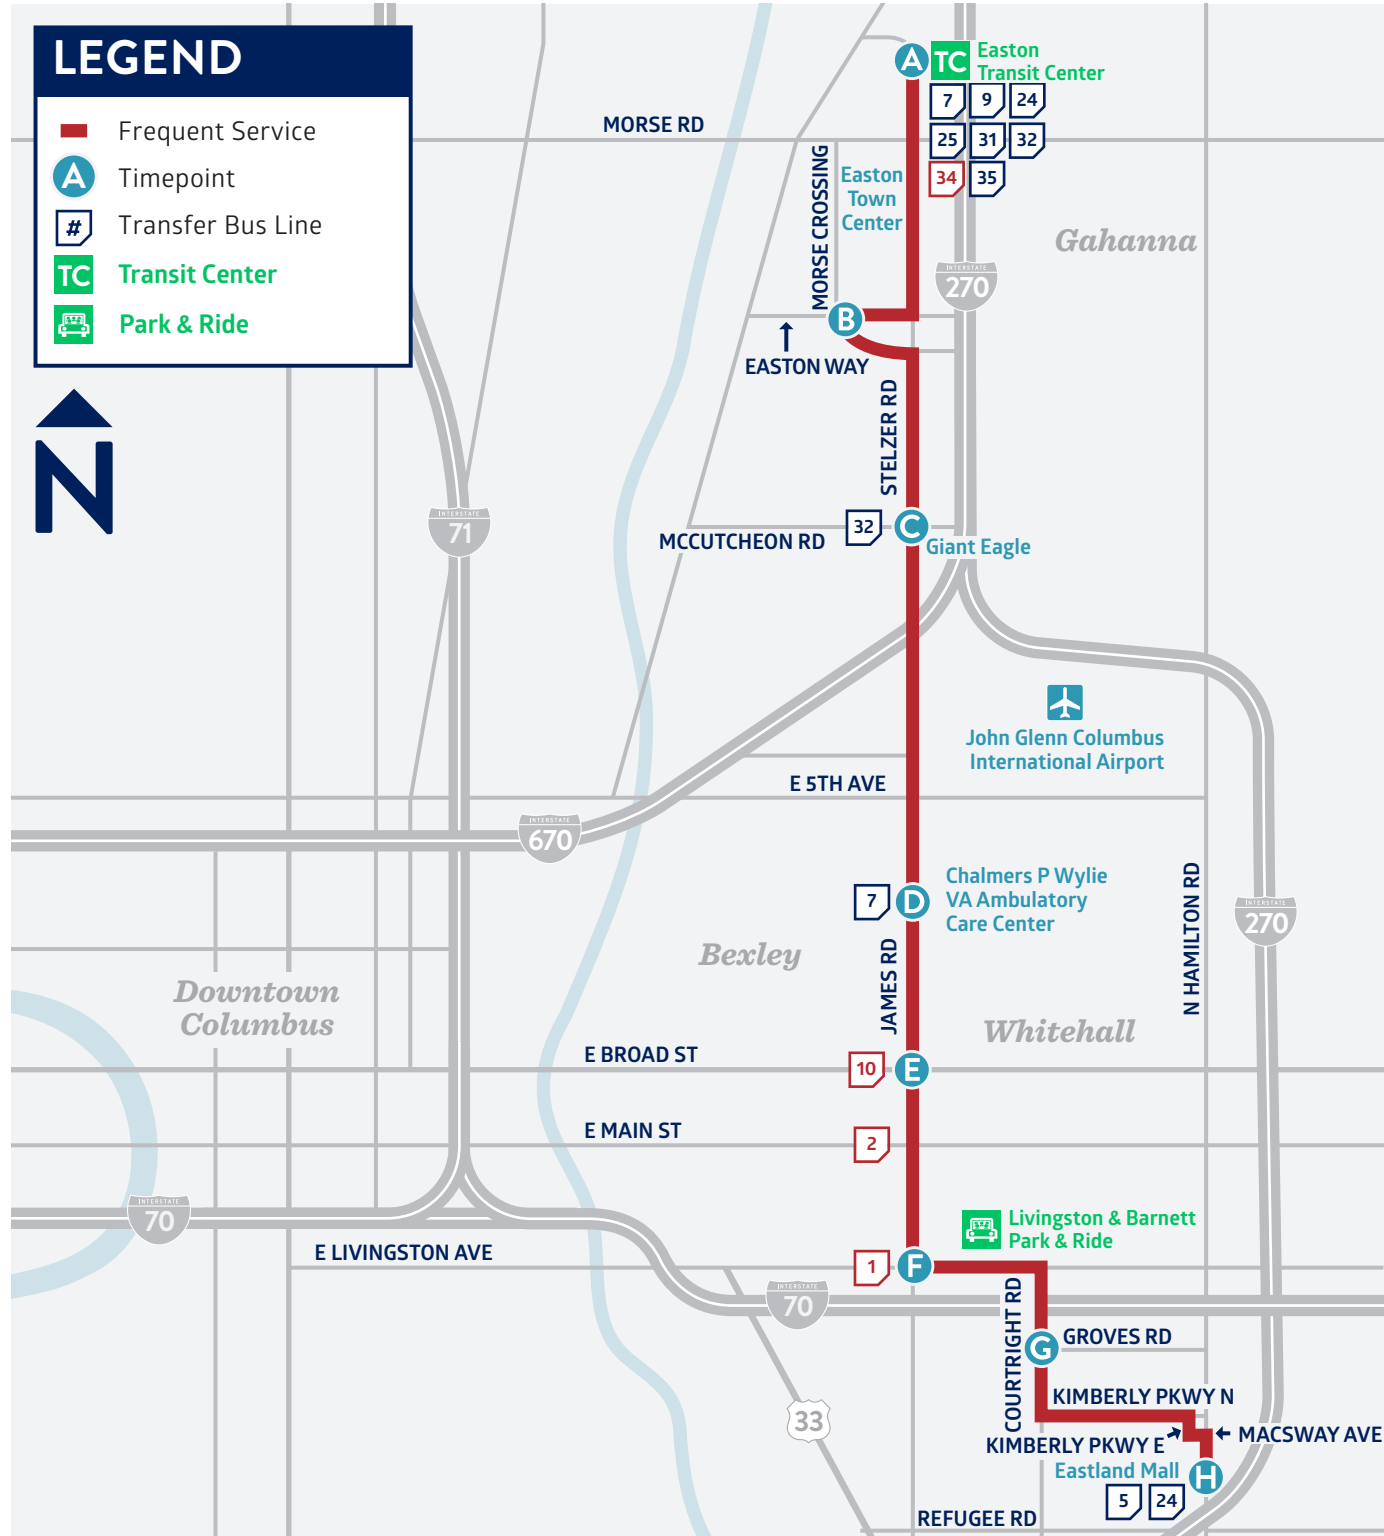

EFFECTIVE AS OF SEPT. 2, 2019

COTA.com

HOW TO USE

the schedule

▶ NORTH				← DIRECTION OF THE LINE
Intersection/ Landmark	Intersection/ Landmark	Intersection/ Landmark	Intersection/ Landmark	← STOP INTERSECTION OR LANDMARK
A	B	C	D	← TIMEPOINT
6:05 9:05	6:15 9:15	6:25 9:25	6:35 9:35	← DEPARTURE TIME PM times shown in BOLD

23 JAMES / STELZER

LEGEND

- █ Frequent Service
- A** Timepoint
- # Transfer Bus Line
- TC** Transit Center
- Park & Ride

HOW TO RIDE

with COTA

- KNOW YOUR**
- Line number
 - Departure time and location
 - Destination
- ARRIVE EARLY**
- Arrive at your bus stop five minutes before your bus is scheduled to leave. Check the sign above the front windshield for the line number and destination.
- HAVE FARE READY**
- Pay your fare at the farebox when you board. If you will transfer, ask the bus operator for a transfer pass before you pay your fare. Transfers are free and valid for two hours from the time of issue. Transfers can only be used to continue your trip in one direction.
- SIGNAL TO STOP**
- When the bus is approaching your stop, push the yellow strip or pull the cord located by the window near your seat to ring the stop signal. When the bus stops, exit through the rear door.
- ### COTA
- travel reminders*
- Sunday schedules are operated on the following holidays:
 - New Year's Day
 - Memorial Day
 - Independence Day
 - Labor Day
 - Thanksgiving Day
 - Christmas Day
 - Be at your bus stop five minutes early.
 - All buses are wheelchair accessible.
 - Information is available in accessible formats upon request.
 - Free parking is available at any COTA Park & Ride location.
 - Service changes occur the first Monday of January, May and September.
- COTA is committed to ensuring that no person is denied or subject to discrimination in receipt of services on the basis of race, color, national origin or any other characteristic protected by law.